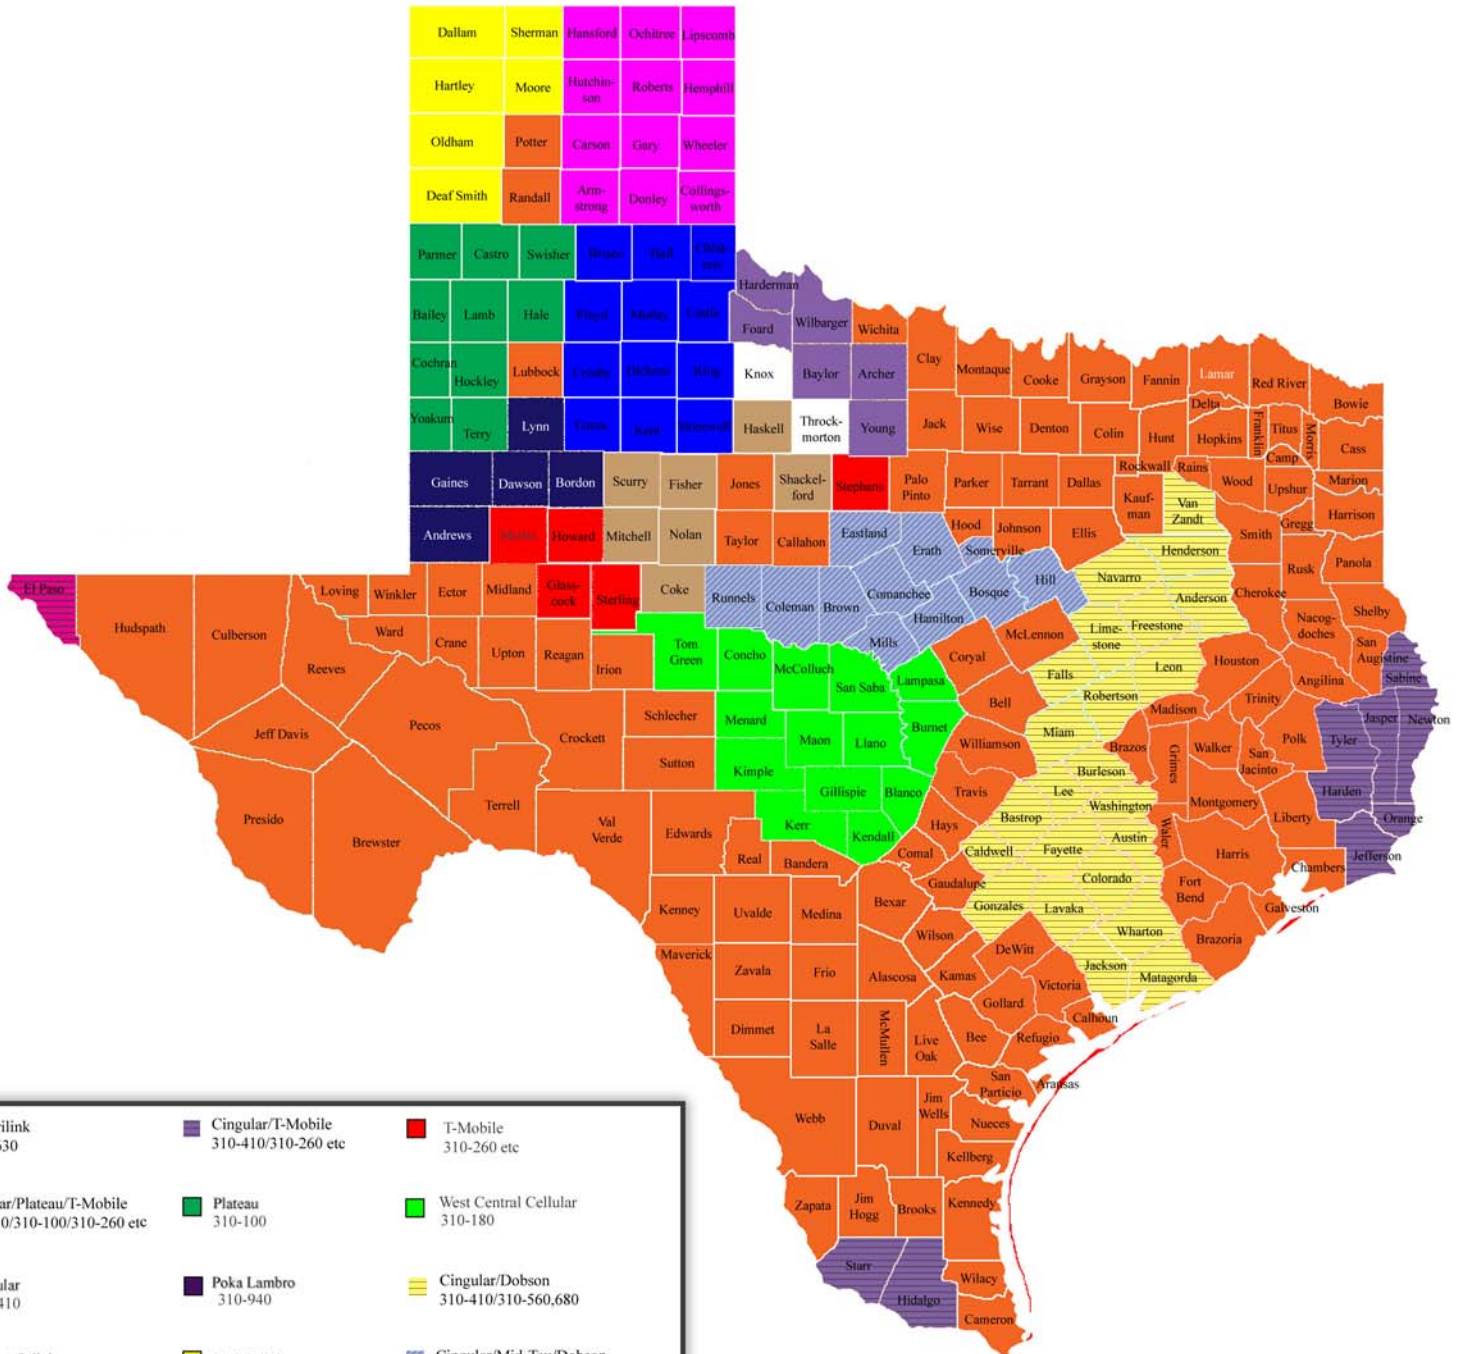

# Caprock Cellular

# Texas Roaming Affiliates

Amerilink 310-630	Cingular/T-Mobile 310-410/310-260 etc	T-Mobile 310-260 etc
Cingular/Plateau/T-Mobile 310-410/310-100/310-260 etc	Plateau 310-100	West Central Cellular 310-180
Cingular 310-410	Poka Lambro 310-940	Cingular/Dobson 310-410/310-560,680
Dobson Cellular 310-560/310-680	XIT Cellular 310-950	Cingular/Mid-Tex/Dobson 310-410/311-000/310-560, 680
Texas Cellular 310-900	Not Covered	